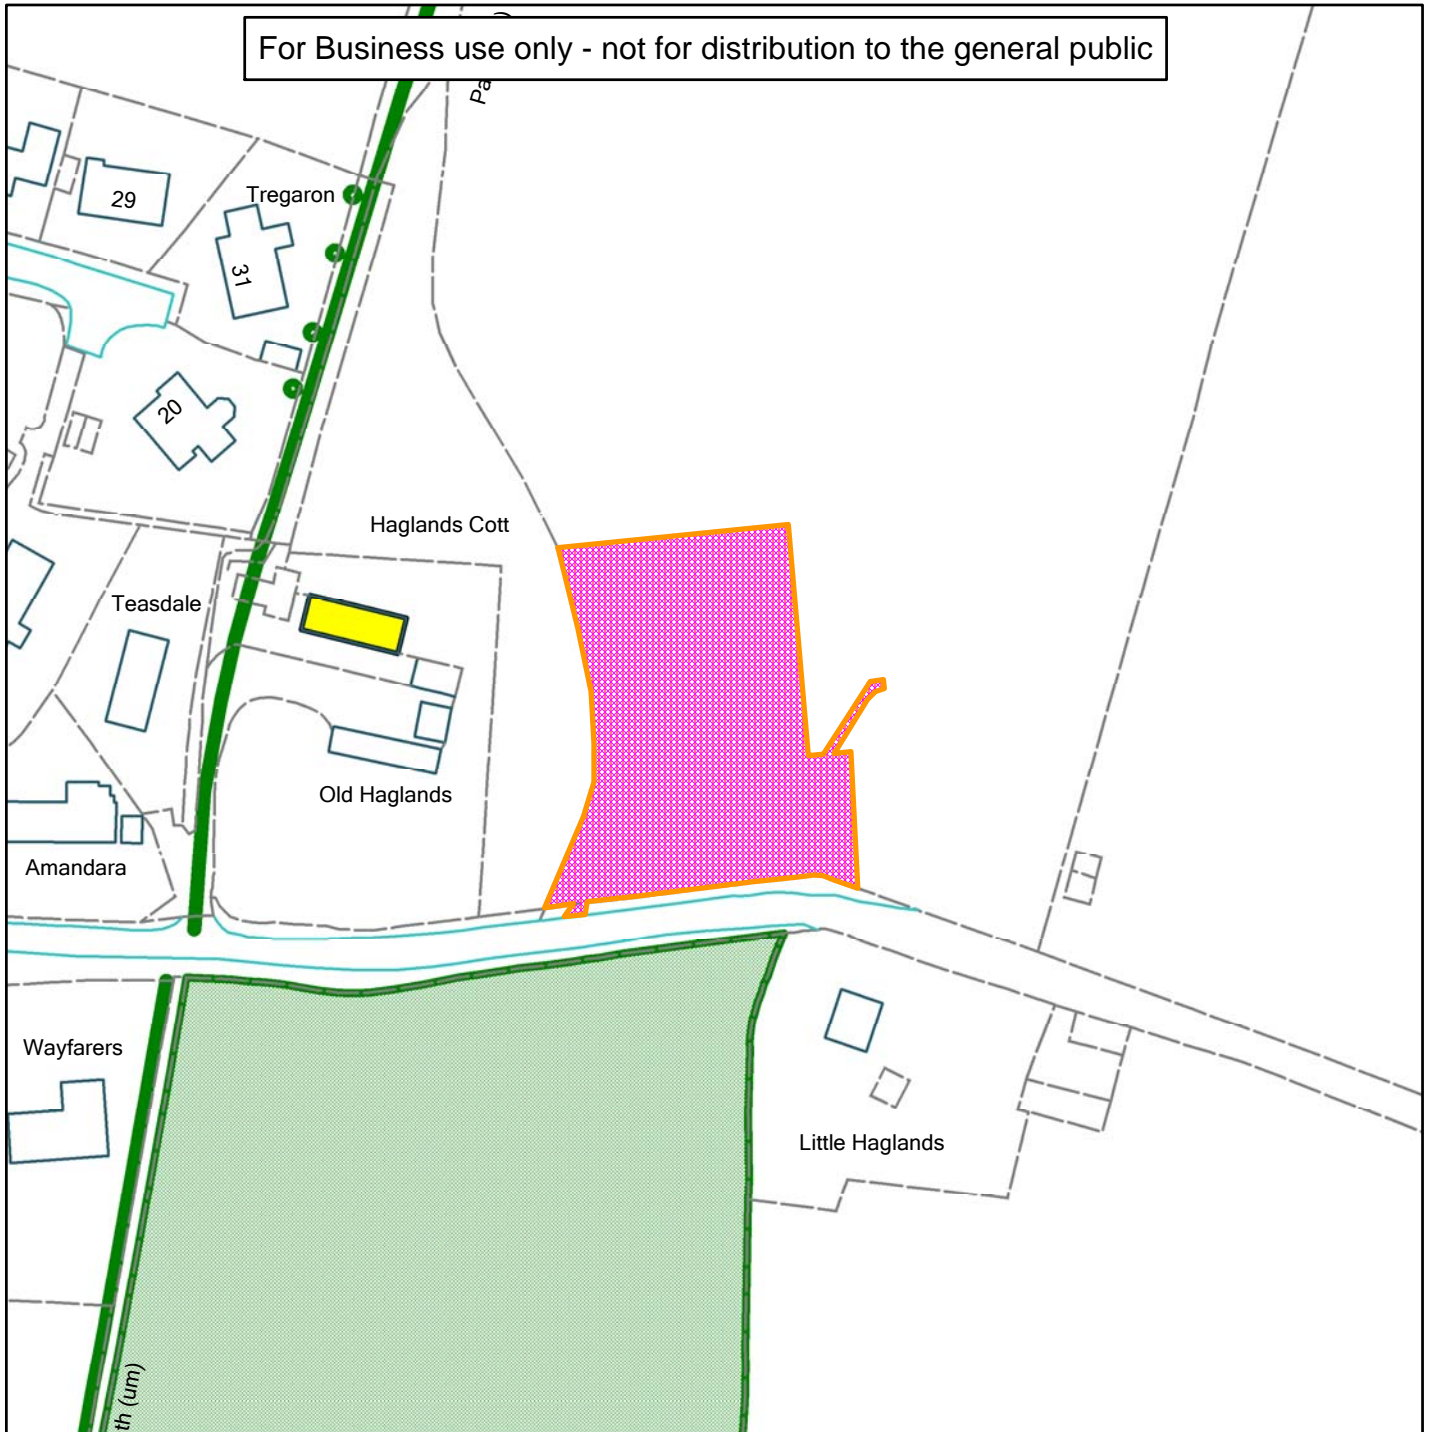

Moralee Farm

For Business use only - not for distribution to the general public

Scale: 1:1,250

Reproduced from the Ordnance Survey map with permission of the Controller of Her Majesty's Stationery Office © Crown Copyright 2012.

Unauthorised reproduction infringes Crown Copyright and may lead to prosecution or civil proceedings.

Organisation	Horsham District Council
Department	
Comments	
Date	04/04/2017
MSA Number	100023865